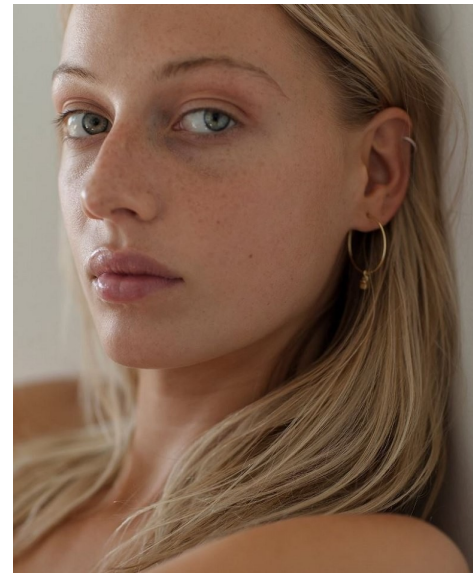

## JEET PAVLOVIC

Height 174cm/5'8.5" Bust 79cm/31" C Waist 59cm/23" Hips 88cm/34.5"  
Dress 8 AUS/4 US/34 EU Shoe 39.5 EU/8.5 US/6 UK Hair Blonde  
Eyes Green