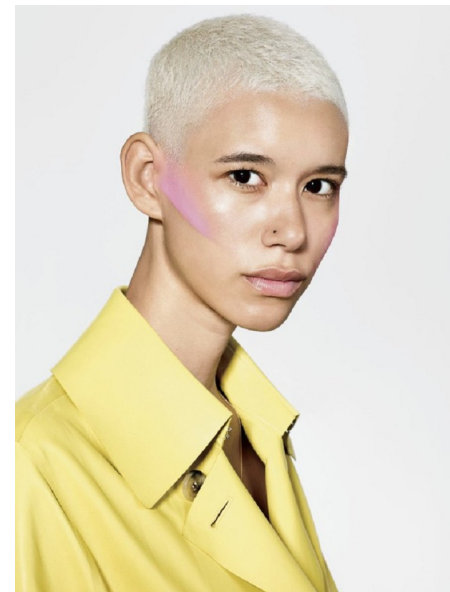

## DILONE

Height 180cm/5'11" Bust 79cm/31" Waist 60cm/23.5" Hips 86cm/34"  
Dress 8 AUS/4 US/34 EU Shoe 40.5 EU/9.5 US/7 UK Hair Brown  
Eyes Brown