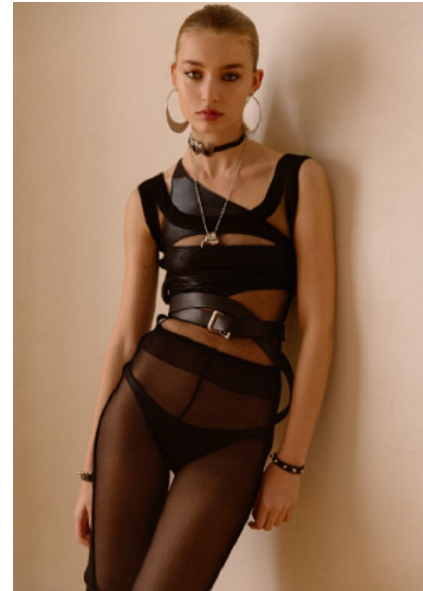

GIULIA MAENZA

Height 180cm/5'11" Bust 76cm/30" Waist 61cm/24" Hips 89cm/35" Dress 8  
AUS/4 US/34 EU Shoe 41 EU/10 US/7 UK Hair Blonde Eyes Blue