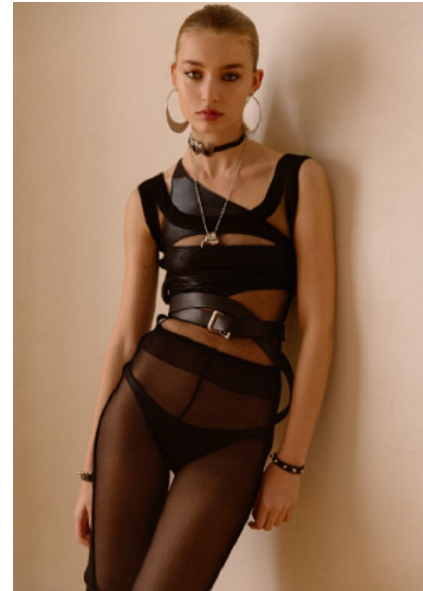

GIULIA MAENZA

Height 180cm/5'11" Bust 76cm/30" Waist 61cm/24" Hips 89cm/35"
Dress 8 AUS/4 US/34 EU Shoe 41 EU/10 US/7 UK Hair Blonde Eyes Blue

PRISCILLAS

SUITE 305/306 | 46a MACLEAY STREET | POTTS POINT NSW 2011 |
Australia | Tel: 61 2 9332 2422 | Email: women@priscillas.com.au