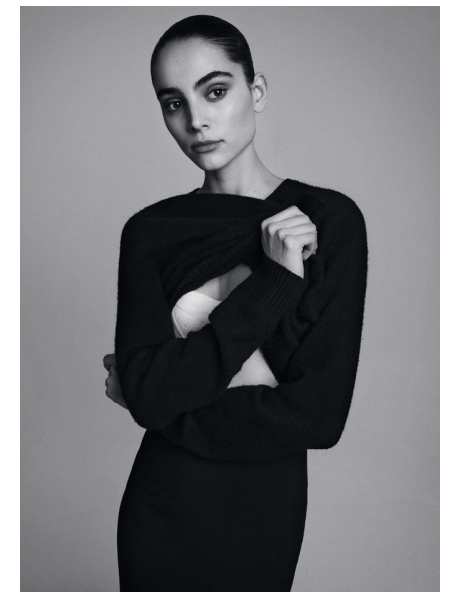

ROMY SCHONBERGER

Height 177cm/5'9.5" Bust 78cm/30.5" Waist 58cm/23" Hips 86cm/34"
 Dress 8 AUS/4 US/34 EU Shoe 40 EU/9 US/6.5 UK Hair Brown Eyes Brown

PRISCILLAS

SUITE 305/306 | 46a MACLEAY STREET | POTTS POINT NSW 2011 |
 Australia | Tel: 61 2 9332 2422 | Email: women@priscillas.com.au