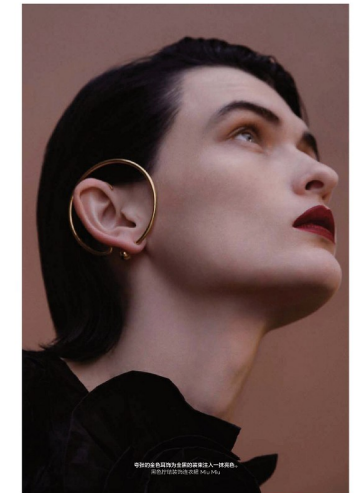

## LARA MULLEN

Height 180cm/5'11" Bust 81cm/32" Waist 61cm/24" Hips 87cm/34.5"  
 Dress 6 AUS/2 US/32 EU Shoe 42 EU/11 US/7.5 UK Hair Black Eyes Blue

130

134

132

133