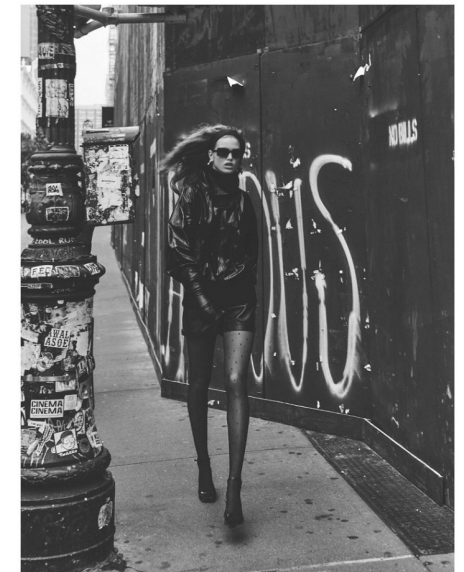

## LUNA BIJL

Height 178cm/5'10" Bust 83cm/32.5" Waist 62cm/24.5" Hips 88cm/34.5"  
 Shoe 37 EU/6 US/4 UK Hair Brown Eyes Blue

miss vogue