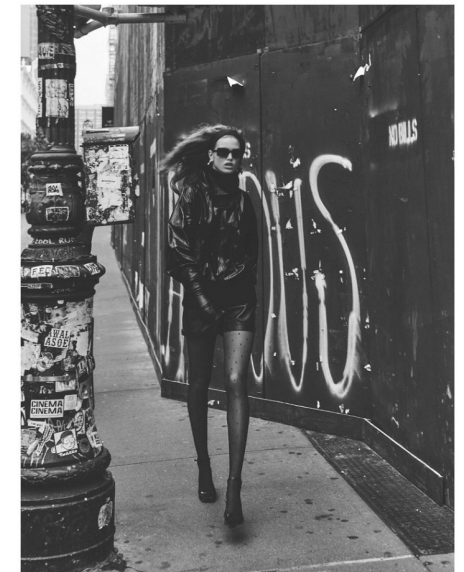

LUNA BIJL

Height 178cm/5'10" Bust 83cm/32.5" Waist 62cm/24.5" Hips 88cm/34.5"  
 Shoe 37 EU/6 US/4 UK Hair Brown Eyes Blue

miss vogue

**PRISCILLAS**

SUITE 305/306 | 46a MACLEAY STREET | POTTS POINT NSW 2011 | Australia  
 | Tel: 61 2 9332 2422 | Email: women@priscillas.com.au