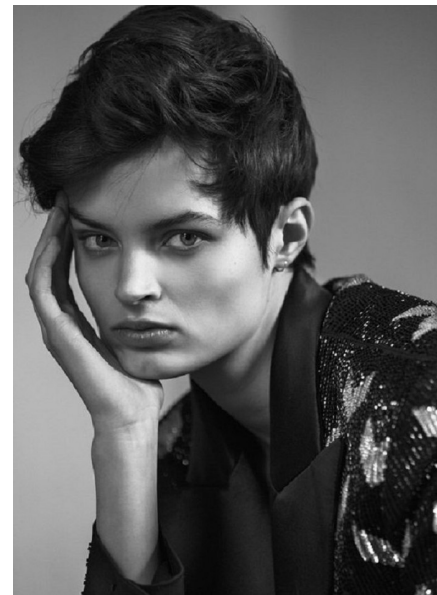

## ISABELLA EMMACK

Height 179cm/5'10.5" Bust 76cm/30" Waist 61cm/24" Hips 86cm/34"  
 Shoe 39 EU/8 US/6 UK Hair Dark Brown Eyes Hazel