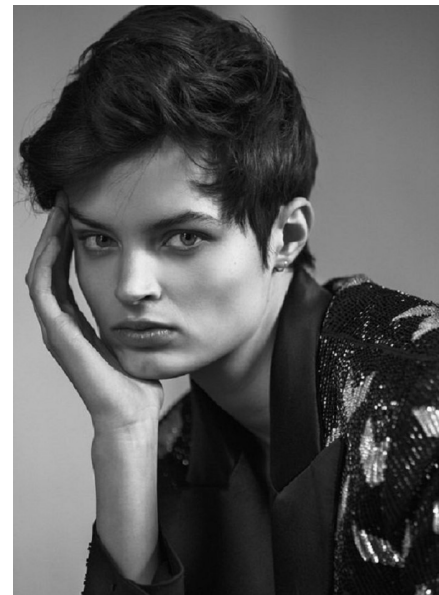

## ISABELLA EMMACK

Height 179cm/5'10.5" Bust 76cm/30" Waist 61cm/24" Hips 86cm/34"  
 Shoe 39 EU/8 US/6 UK Hair Dark Brown Eyes Hazel