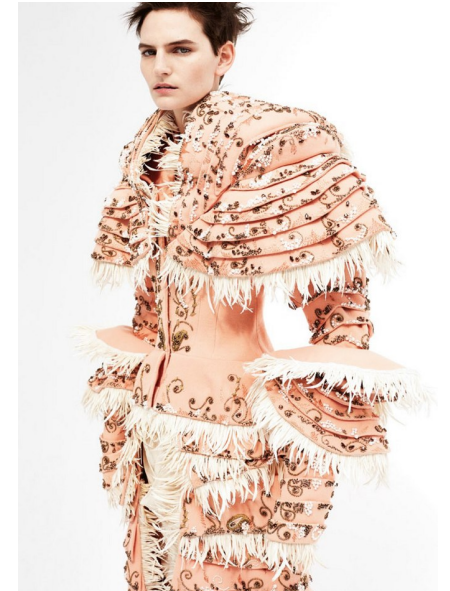

## HIRSCHY H

Height 169cm/5'6.5" Bust 78cm/30.5" Waist 59cm/23" Hips 87cm/34.5"  
Dress 8 AUS/4 US/34 EU Shoe 39.5 EU/8.5 US/6 UK Hair Light Brown  
Eyes Green