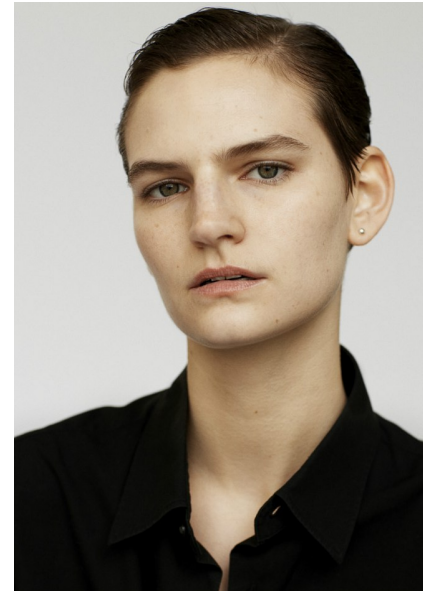

## HIRSCHY H

Height 169cm/5'6.5" Bust 78cm/30.5" Waist 59cm/23" Hips 87cm/34.5"  
Dress 8 AUS/4 US/34 EU Shoe 39.5 EU/8.5 US/6 UK Hair Light Brown  
Eyes Green