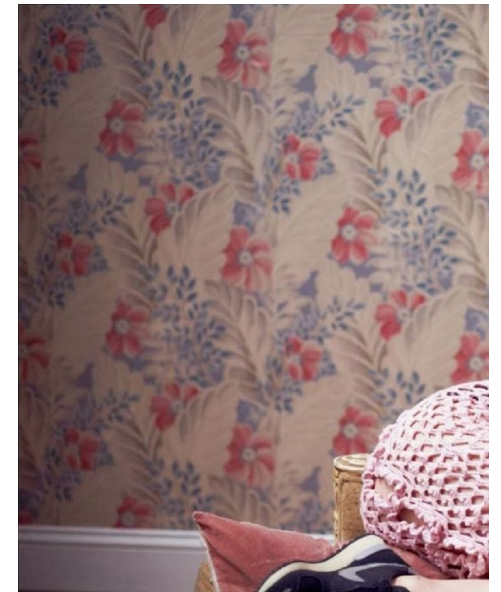

KATI NESCHER

Height 180cm/5'11" Bust 81cm/32" Waist 61cm/24" Hips 87cm/34.5"  
Shoe 40 EU/9 US/6.5 UK Hair Brown Eyes Grey