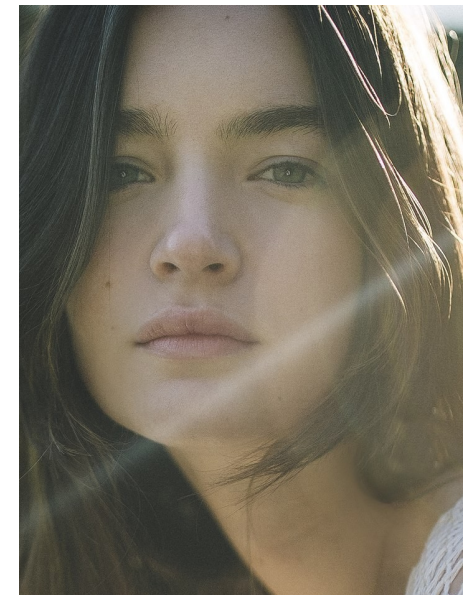

MITZI RUHLMANN

Height 175cm/5'9" Bust 76cm/30" Waist 65cm/25.5" Hips 90cm/35.5"
Dress 8-10 AUS/4-6US/34-36 EU Shoe 40 EU/9 US/6.5 UK Hair Brown
Eyes Green

PRISCILLAS

SUITE 305/306 | 46a MACLEAY STREET | POTTS POINT NSW 2011 |
Australia | Tel: 61 2 9332 2422 | Email: women@priscillas.com.au