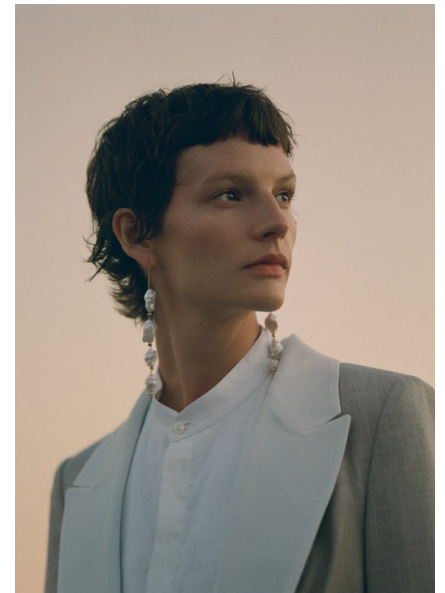

SARA BLOMQVIST

Height 178cm/5'10" Bust 84cm/33" Waist 61cm/24" Hips 87cm/34.5"
Dress 8-10 AUS/4-6US/34-36 EU Shoe 41 EU/10 US/7 UK Hair Blonde
Eyes Brown

PRISCILLAS

SUITE 305/306 | 46a MACLEAY STREET | POTTS POINT NSW 2011 |
Australia | Tel: 61 2 9332 2422 | Email: women@priscillas.com.au