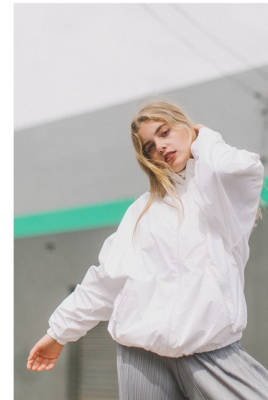

ROSE VAN MIERLO

Height 5'7.5"/172cm Bust 33"/84cm Waist 26"/66cm Hips 35"/89cm
Dress 4 US/34 EU/8 AUS Shoe 9 US/40 EU/6.5 UK Hair Blonde Eyes Blue

PRISCILLAS

1/25 Challis Ave | Potts Point | Sydney NSW | 2011 Australia | Tel: 61 2
9332 2422 | Email: women@priscillas.com.au