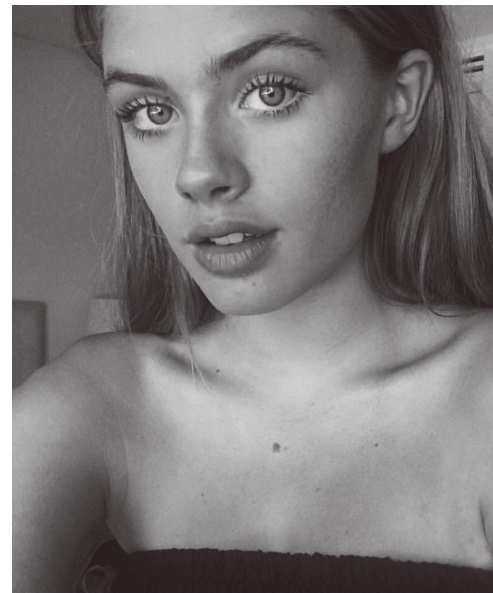

MADISON SCHOFIELD

Height 5'11"/180cm Bust 32"/81cm Waist 26"/66cm Hips 36"/92cm
Dress 4 US/34 EU/8 AUS Shoe 11 US/42 EU/7.5 UK Hair Blonde
Eyes Blue

PRISCILLAS

1/25 Challis Ave | Potts Point | Sydney NSW | 2011 Australia | Tel: 61 2 9332
2422 | Email: women@priscillas.com.au