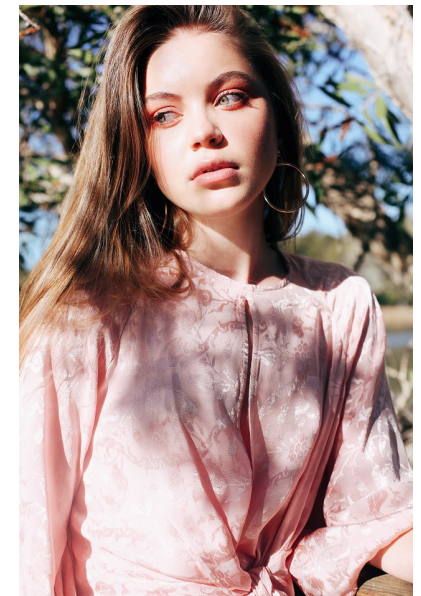

ANALISE LAUNDRY

Height 5'3.5"/162cm Bust 30"/76cm Waist 23"/58cm Hips 34"/86cm
Dress 4 US/34 EU/8 AUS Shoe 6 US/37 EU/4 UK Hair Blonde Eyes Blue

PRISCILLAS

1/25 Challis Ave | Potts Point | Sydney NSW | 2011 Australia | Tel: 61 2 9332
2422 | Email: women@priscillas.com.au