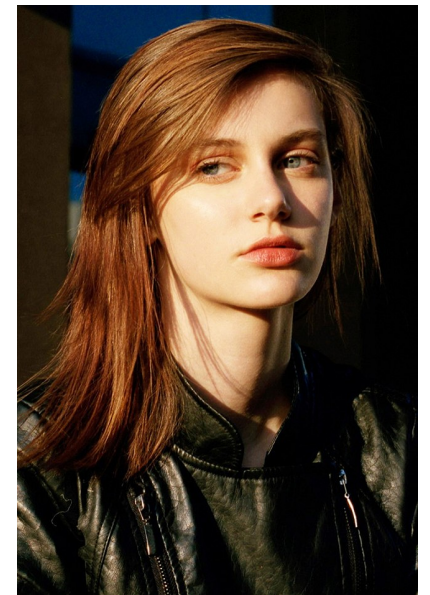

SOPHIE TALBOT

Height 5'7.5"/171cm Bust 31"/79cm Waist 23"/58cm Hips 33"/84cm
Dress 4 US/34 EU/8 AUS Shoe 9 US/40 EU/6.5 UK Hair Brown Eyes Blue

PRISCILLAS

1/25 Challis Ave | Potts Point | Sydney NSW | 2011 Australia | Tel: 61 2 9332
2422 | Email: women@priscillas.com.au