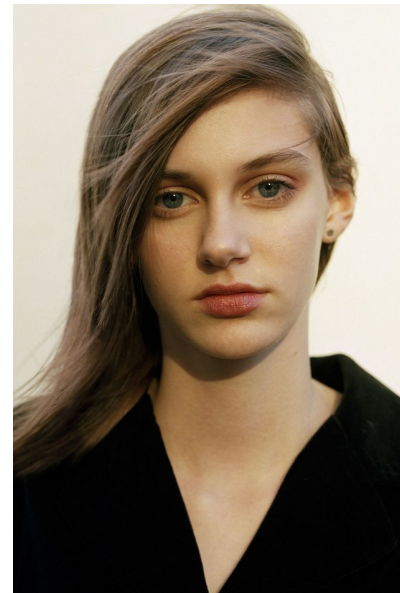

SOPHIE TALBOT

Height 5'7.5"/171cm Bust 31"/79cm Waist 23"/58cm Hips 33"/84cm
Dress 4 US/34 EU/8 AUS Shoe 9 US/40 EU/6.5 UK Hair Brown Eyes Blue

PRISCILLAS

1/25 Challis Ave | Potts Point | Sydney NSW | 2011 Australia | Tel: 61 2 9332
2422 | Email: women@priscillas.com.au