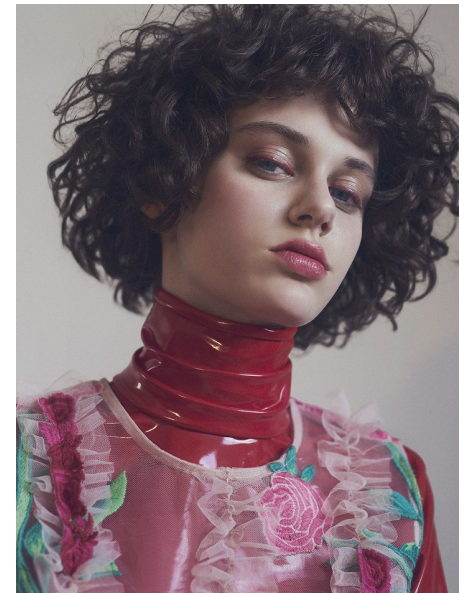

SOPHIE TALBOT

Height 5'7.5"/171cm Bust 31"/79cm Waist 23"/58cm Hips 33"/84cm
Dress 4 US/34 EU/8 AUS Shoe 9 US/40 EU/6.5 UK Hair Brown Eyes Blue

PRISCILLAS

1/25 Challis Ave | Potts Point | Sydney NSW | 2011 Australia | Tel: 61 2 9332
2422 | Email: women@priscillas.com.au