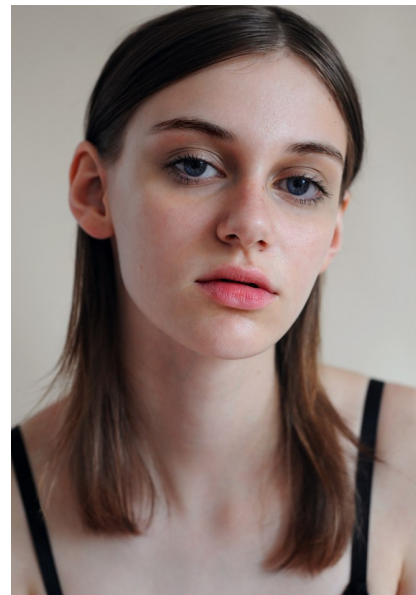

SOPHIE TALBOT

Height 5'7.5"/171cm Bust 31"/79cm Waist 23"/58cm Hips 33"/84cm
Dress 4 US/34 EU/8 AUS Shoe 9 US/40 EU/6.5 UK Hair Brown Eyes Blue

PRISCILLAS

1/25 Challis Ave | Potts Point | Sydney NSW | 2011 Australia | Tel: 61 2 9332
2422 | Email: women@priscillas.com.au