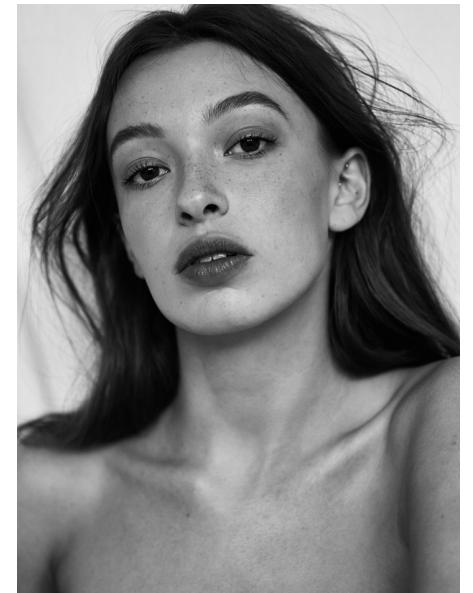

ELLA DELMONTE

Height 5'8"/173cm Bust 32"/81cm Waist 24"/61cm Hips 34"/86cm Dress 4
US/34 EU/8 AUS Shoe 8 US/39 EU/6 UK Hair Brown Eyes Brown

PRISCILLAS

1/25 Challis Ave | Potts Point | Sydney NSW | 2011 Australia | Tel: 61 2 9332
2422 | Email: women@priscillas.com.au