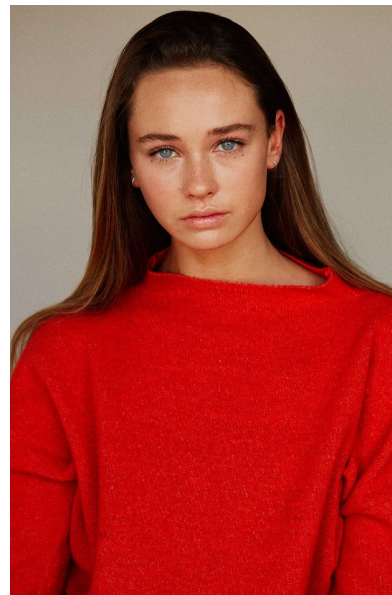

KARA ELLISON HODGSON

Height 5'9"/175cm Bust 30"/76cm Waist 24"/61cm Hips 34.5"/87cm Dress 4
US/34 EU/8 AUS Shoe 7 US/38 EU/5 UK Hair Brown Eyes Blue

PRISCILLAS

1/25 Challis Ave | Potts Point | Sydney NSW | 2011 Australia | Tel: 61 2
9332 2422 | Email: women@priscillas.com.au