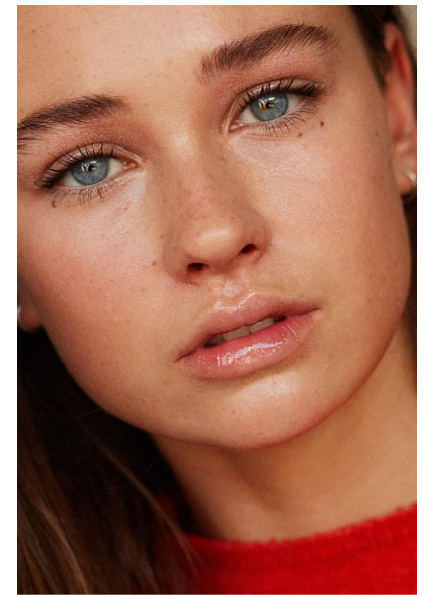

KARA ELLISON HODGSON

Height 5'9"/175cm Bust 30"/76cm Waist 24"/61cm Hips 34.5"/87cm Dress 4
US/34 EU/8 AUS Shoe 7 US/38 EU/5 UK Hair Brown Eyes Blue

PRISCILLAS

1/25 Challis Ave | Potts Point | Sydney NSW | 2011 Australia | Tel: 61 2
9332 2422 | Email: women@priscillas.com.au