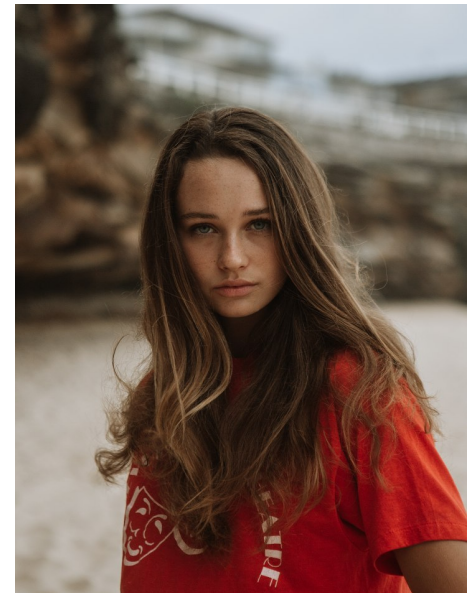

KARA ELLISON HODGSON

Height 5'9"/175cm Bust 30"/76cm Waist 24"/61cm Hips 34.5"/87cm Dress 4
US/34 EU/8 AUS Shoe 7 US/38 EU/5 UK Hair Brown Eyes Blue

PRISCILLAS

1/25 Challis Ave | Potts Point | Sydney NSW | 2011 Australia | Tel: 61 2
9332 2422 | Email: women@priscillas.com.au