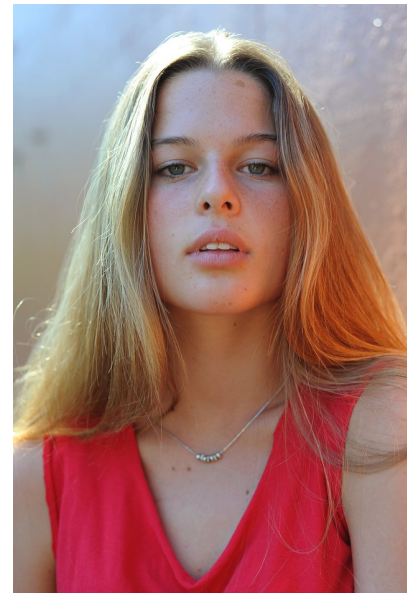

TAWNY MYERS

Height 5'9"/175cm Bust 33"/84cm Waist 25.5"/65cm Hips 36"/91cm  
Dress 4 US/34 EU/8 AUS Shoe 8 US/39 EU/6 UK Hair Dark Blonde  
Eyes Blue