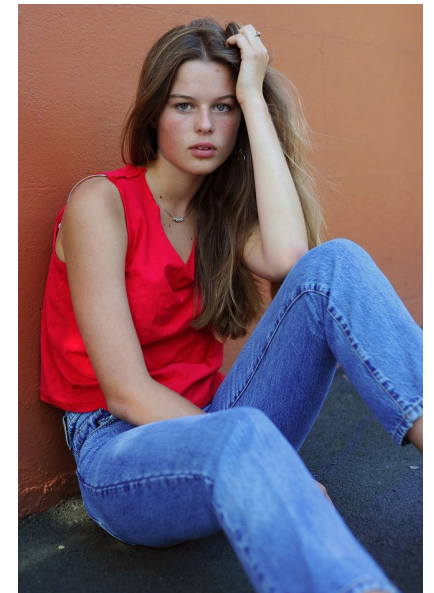

TAWNY MYERS

Height 5'9"/175cm Bust 33"/84cm Waist 25.5"/65cm Hips 36"/91cm  
Dress 4 US/34 EU/8 AUS Shoe 8 US/39 EU/6 UK Hair Dark Blonde  
Eyes Blue