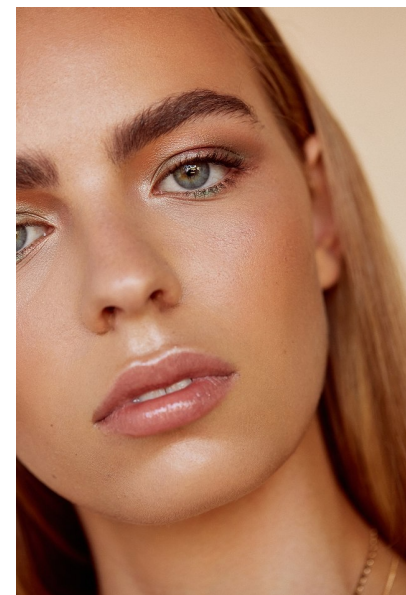

STEPHANIE POTTER

Height 5'8"/173cm Bust 31"/79cm Waist 25"/64cm Hips 36"/91cm Dress 6  
US/36 EU/10 AUS Shoe 9.5 US/40.5 EU/7 UK Hair Blonde Eyes Blue