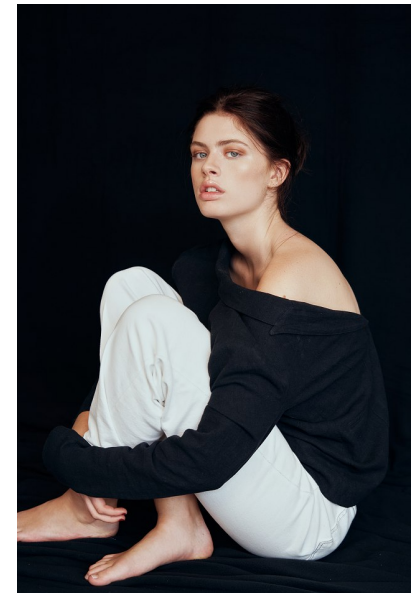

MADISON SCHOFIELD

Height 180cm/5'11" Bust 76cm/30" Waist 66cm/26" Hips 94cm/37" Dress 8
AUS/4 US/34 EU Shoe 41 EU/10 US/7 UK Hair Brown Eyes Blue

PRISCILLAS

SUITE 305/306 | 46a MACLEAY STREET | POTTS POINT NSW 2011 |
Australia | Tel: 61 2 9332 2422 | Email: women@priscillas.com.au