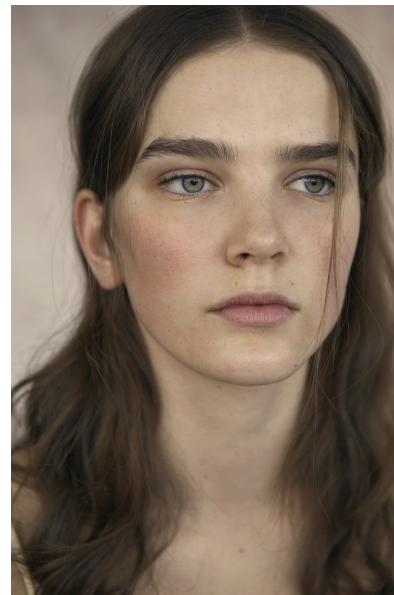

## STEPHANIE IVANOVIC

Height 178cm/5'10" Bust 83cm/32.5" B Waist 64cm/25" Hips 91cm/36"  
Dress 8 AUS/4 US/34 EU Shoe 40 EU/9 US/6.5 UK Hair Brown Eyes Blue