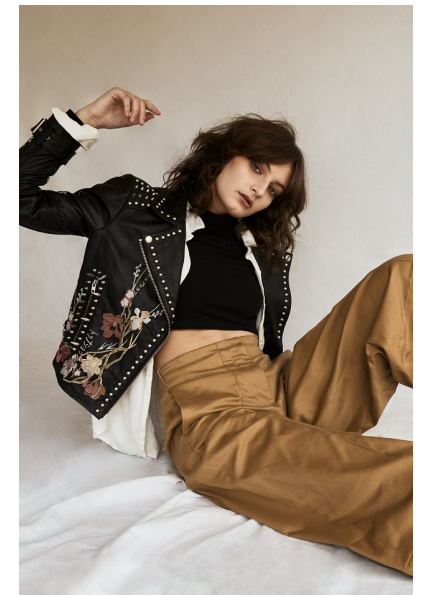

NATALIE CALAFIORE

Height 173cm/5'8" Bust 81cm/32" B Waist 64cm/25" Hips 90cm/35.5"  
Dress 8 AUS/4 US/34 EU Shoe 40 EU/9 US/6.5 UK Hair Ash Blonde  
Eyes Blue