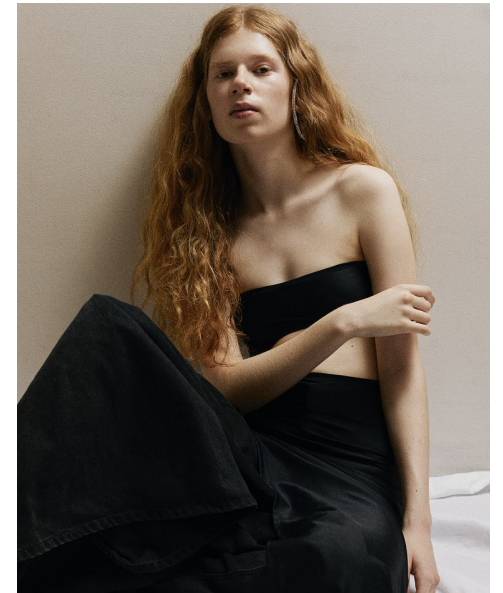

LIANA KELEMEN

Height 180cm/5'11" Shoe 41 EU/10 US/7 UK

PRISCILLAS

SUITE 305/306 | 46a MACLEAY STREET | POTTS POINT NSW 2011 |
Australia | Tel: 61 2 9332 2422 | Email: women@priscillas.com.au