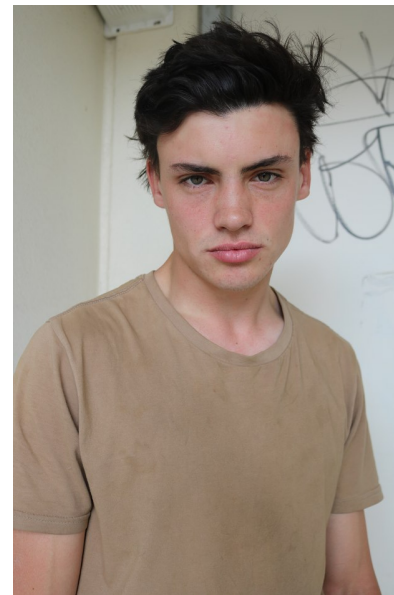

JARROD SULLIVAN

Height 185cm/6'1" Chest 89cm/35" Waist 76cm/30" Inseam 87cm/34.5"  
Collar 38cm/15" Suit 89cm/35"/45 Shoe 47 EU/12.5 US/12 UK Hair Brunette  
Eyes Hazel