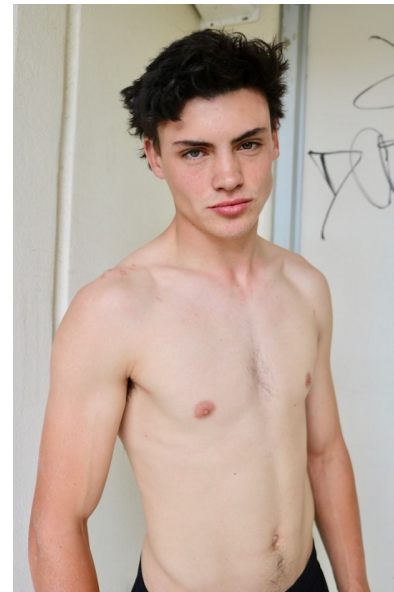

JARROD SULLIVAN

Height 185cm/6'1" Chest 89cm/35" Waist 76cm/30" Inseam 87cm/34.5"  
Collar 38cm/15" Suit 89cm/35"/45 Shoe 47 EU/12.5 US/12 UK Hair Brunette  
Eyes Hazel