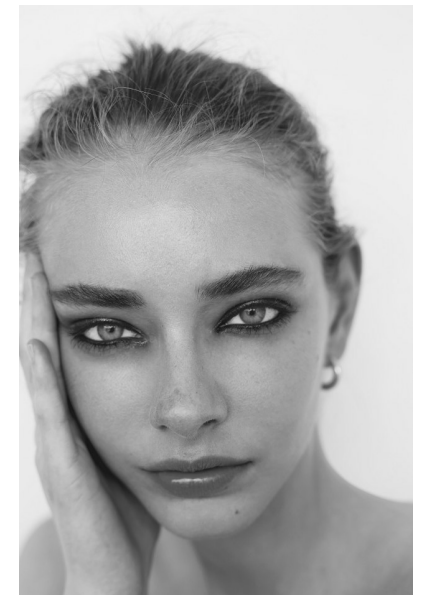

SOPHIE TURNBULL

Height 179cm/5'10.5" Bust 76cm/30" Waist 59cm/23" Hips 89cm/35"
Dress 8 AUS/4 US/34 EU Shoe 40 EU/9 US/6.5 UK Hair Blonde Eyes Blue

PRISCILLAS

SUITE 305/306 | 46a MACLEAY STREET | POTTS POINT NSW 2011 |
Australia | Tel: 61 2 9332 2422 | Email: women@priscillas.com.au