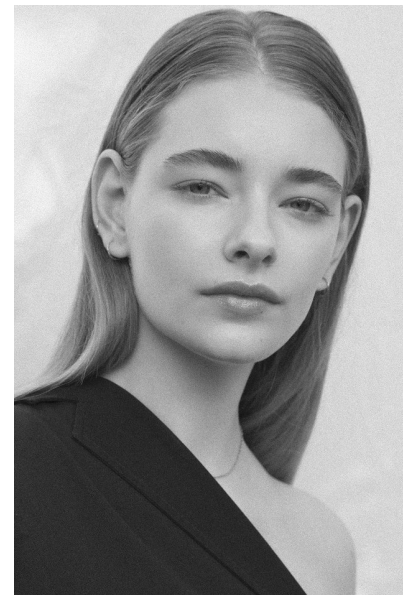

SOPHIE TURNBULL

Height 179cm/5'10.5" Bust 76cm/30" Waist 59cm/23" Hips 89cm/35"
Dress 8 AUS/4 US/34 EU Shoe 40 EU/9 US/6.5 UK Hair Blonde Eyes Blue

PRISCILLAS

SUITE 305/306 | 46a MACLEAY STREET | POTTS POINT NSW 2011 |
Australia | Tel: 61 2 9332 2422 | Email: women@priscillas.com.au