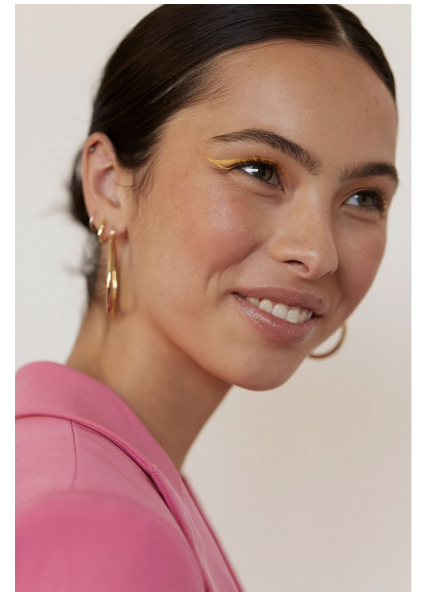

ALLISON COE

Height 178cm/5'10" Bust 80cm/31.5" Waist 60cm/23.5" Hips 91cm/36"
Shoe 40 EU/9 US/6.5 UK Hair Black Eyes Hazel

PRISCILLAS

SUITE 305/306 | 46a MACLEAY STREET | POTTS POINT NSW 2011 |
Australia | Tel: 61 2 9332 2422 | Email: women@priscillas.com.au