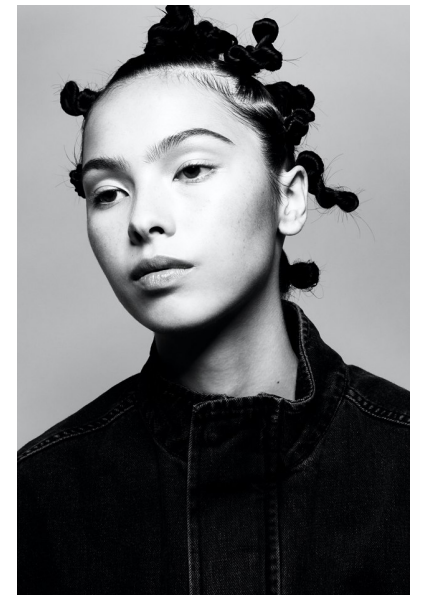

ALLISON COE

Height 178cm/5'10" Bust 80cm/31.5" Waist 60cm/23.5" Hips 91cm/36"
Shoe 40 EU/9 US/6.5 UK Hair Black Eyes Hazel

PRISCILLAS

SUITE 305/306 | 46a MACLEAY STREET | POTTS POINT NSW 2011 |
Australia | Tel: 61 2 9332 2422 | Email: women@priscillas.com.au