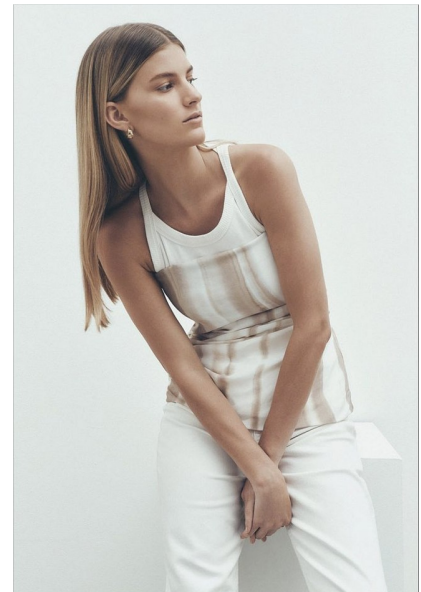

## ANNABELLE LEES

Height 174cm/5'8.5" Bust 80cm/31.5" C Waist 64cm/25" Hips 90cm/35.5"  
Dress 6-8 AUS/2-4 US/32-34 EU Shoe 39 EU/8 US/6 UK Hair Blonde  
Eyes Hazel