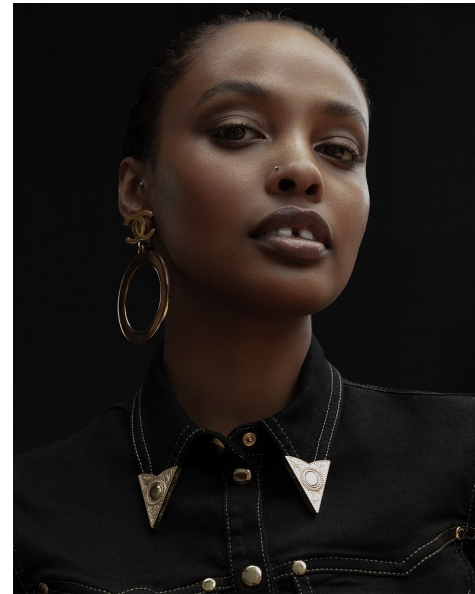

MIHAD FALAH BASHE

Height 175cm/5'9" Bust 83cm/32.5" Hips 91cm/36" Shoe 37.5 EU/6.5
US/4.5 UK Hair Black Eyes Brown

PRISCILLAS

SUITE 305/306 | 46a MACLEAY STREET | POTTS POINT NSW 2011 |
Australia | Tel: 61 2 9332 2422 | Email: women@priscillas.com.au