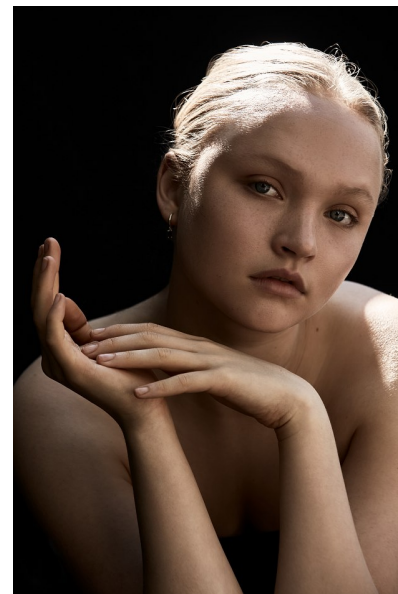

CATE BENNETT

Height 173cm/5'8" Bust 84cm/33" B Waist 66cm/26" Hips 89cm/35" Shoe 38
EU/7 US/5 UK Hair Blonde Eyes Blue

PRISCILLAS

SUITE 305/306 | 46a MACLEAY STREET | POTTS POINT NSW 2011 |
Australia | Tel: 61 2 9332 2422 | Email: women@priscillas.com.au