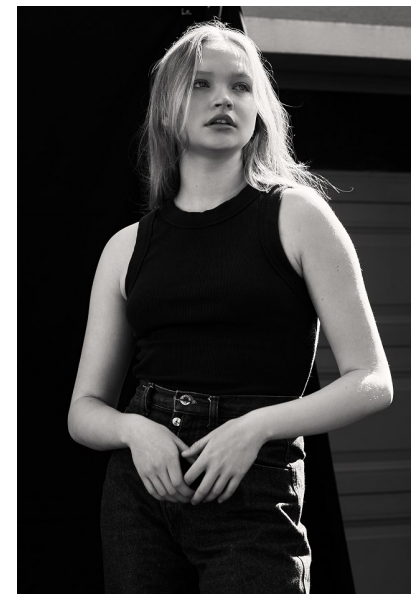

CATE BENNETT

Height 173cm/5'8" Bust 84cm/33" B Waist 66cm/26" Hips 89cm/35" Shoe 38
EU/7 US/5 UK Hair Blonde Eyes Blue

PRISCILLAS

SUITE 305/306 | 46a MACLEAY STREET | POTTS POINT NSW 2011 |
Australia | Tel: 61 2 9332 2422 | Email: women@priscillas.com.au