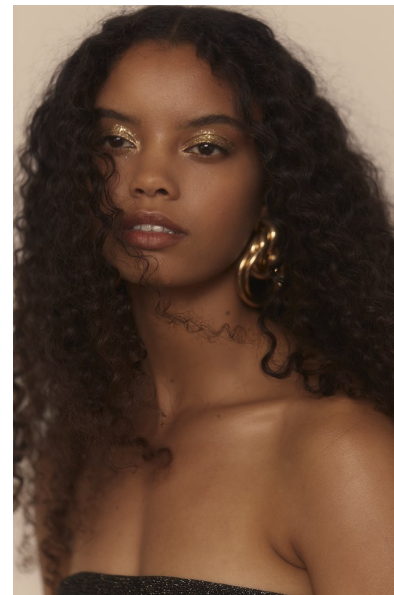

ALEXANDRIA HUGHES

Height 171cm/5'7.5" Bust 85cm/33.5" Waist 62cm/24.5" Hips 99cm/39"
Dress 8 AUS/4 US/34 EU Shoe 39 EU/8 US/6 UK Hair Brown Eyes Brown

PRISCILLAS

SUITE 305/306 | 46a MACLEAY STREET | POTTS POINT NSW 2011 |
Australia | Tel: 61 2 9332 2422 | Email: women@priscillas.com.au