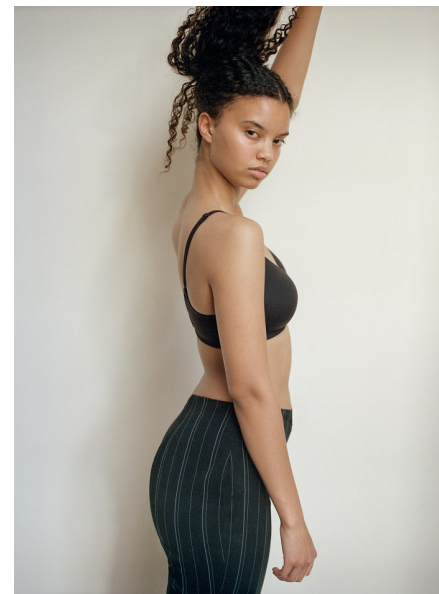

ALEXANDRIA HUGHES

Height 171cm/5'7.5" Bust 85cm/33.5" Waist 62cm/24.5" Hips 99cm/39"
Dress 8 AUS/4 US/34 EU Shoe 39 EU/8 US/6 UK Hair Brown Eyes Brown

PRISCILLAS

SUITE 305/306 | 46a MACLEAY STREET | POTTS POINT NSW 2011 |
Australia | Tel: 61 2 9332 2422 | Email: women@priscillas.com.au