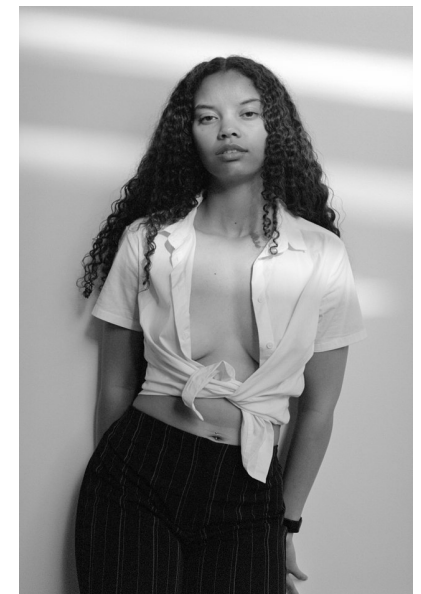

ALEXANDRIA HUGHES

Height 171cm/5'7.5" Bust 85cm/33.5" Waist 62cm/24.5" Hips 99cm/39"
Dress 8 AUS/4 US/34 EU Shoe 39 EU/8 US/6 UK Hair Brown Eyes Brown

PRISCILLAS

SUITE 305/306 | 46a MACLEAY STREET | POTTS POINT NSW 2011 |
Australia | Tel: 61 2 9332 2422 | Email: women@priscillas.com.au