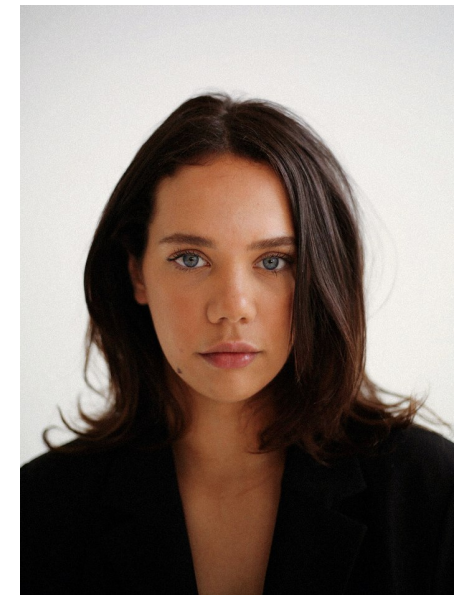

LAKAREE SMITH

Height 170cm/5'7" Dress 10-12 AUS/6-8 US/36-38 EU Shoe 40.5 EU/9.5 US/7
UK Hair Light Brown Eyes Blue

PRISCILLAS

SUITE 305/306 | 46a MACLEAY STREET | POTTS POINT NSW 2011 |
Australia | Tel: 61 2 9332 2422 | Email: women@priscillas.com.au