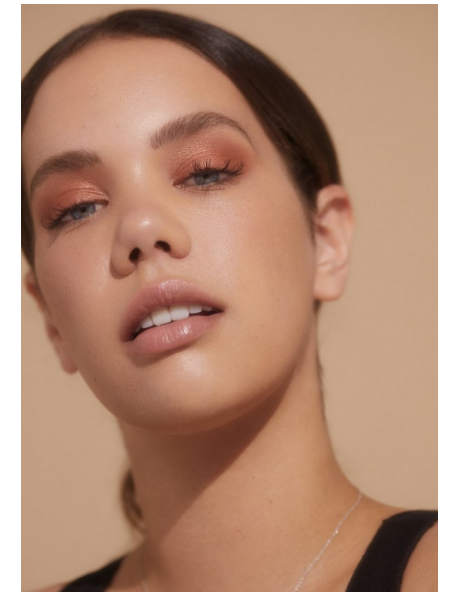

LAKAREE SMITH

Height 170cm/5'7" Dress 10-12 AUS/6-8 US/36-38 EU Shoe 40.5 EU/9.5 US/7
UK Hair Light Brown Eyes Blue

PRISCILLAS

SUITE 305/306 | 46a MACLEAY STREET | POTTS POINT NSW 2011 |
Australia | Tel: 61 2 9332 2422 | Email: women@priscillas.com.au