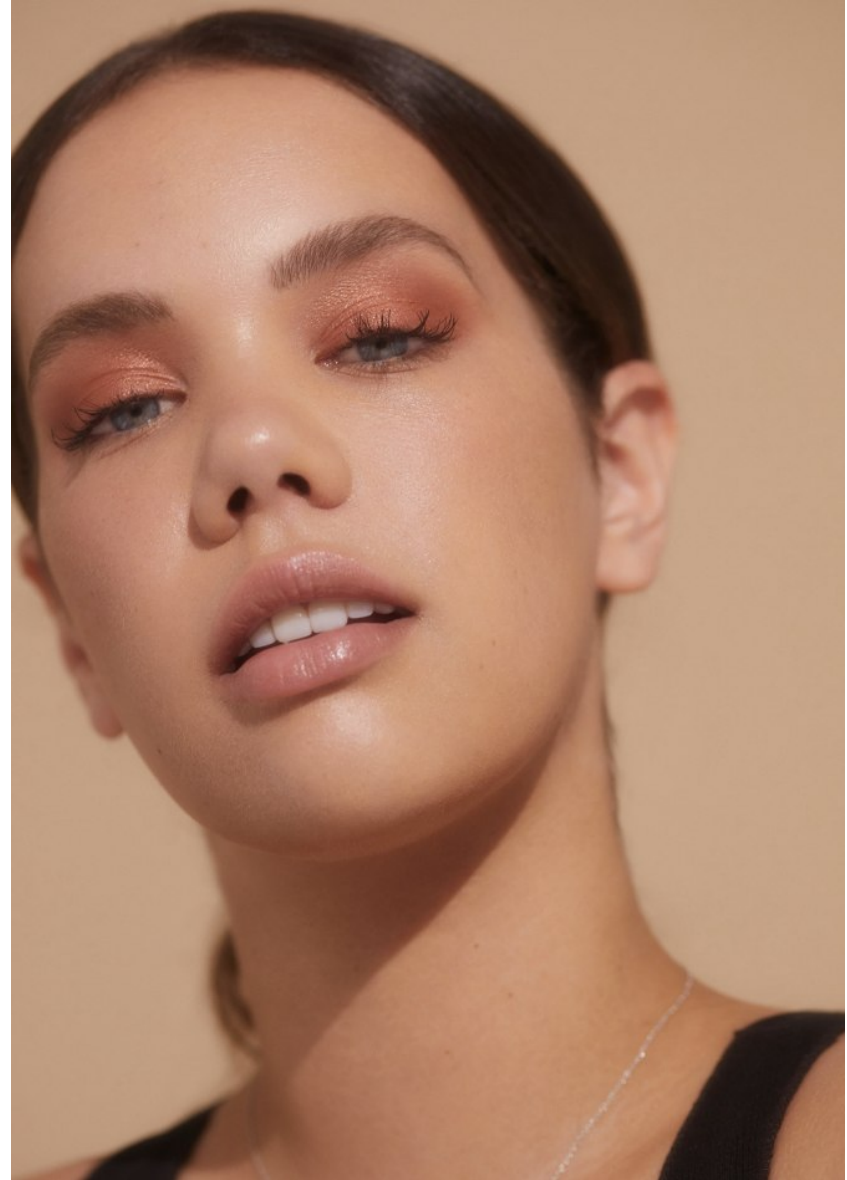

PRISCILLAS

LAKAREE SMITH

Height 170cm/5'7" Dress 10-12 AUS/6-8 US/36-38 EU Shoe 40.5 EU/9.5 US/7 UK Hair Light Brown Eyes Blue

PRISCILLAS

LAKAREE SMITH

Height 170cm/5'7" Dress 10-12 AUS/6-8 US/36-38 EU Shoe 40.5 EU/9.5 US/7 UK Hair Light Brown Eyes Blue

PRISCILLAS

LAKAREE SMITH

Height 170cm/5'7" Dress 10-12 AUS/6-8 US/36-38 EU Shoe 40.5 EU/9.5 US/7 UK Hair Light Brown Eyes Blue