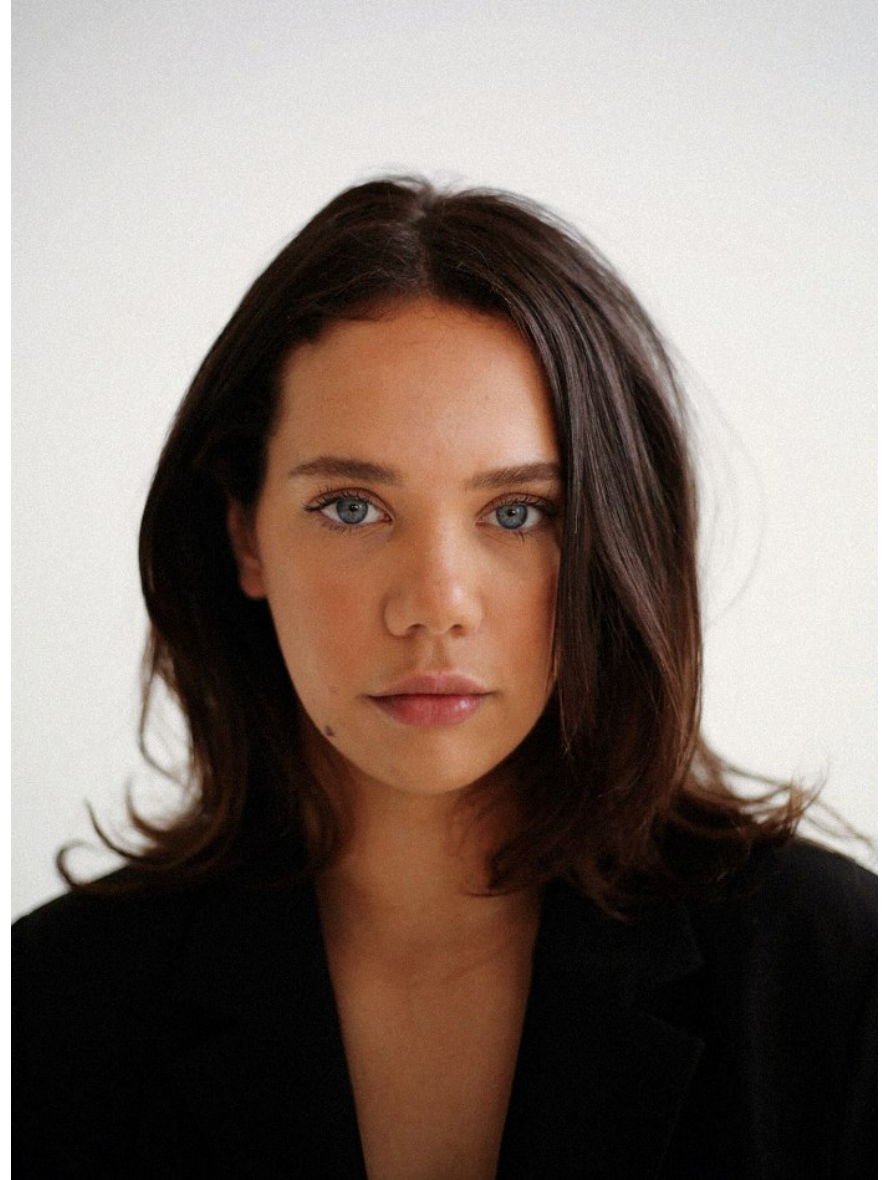

PRISCILLAS

LAKAREE SMITH

Height 170cm/5'7" Dress 10-12 AUS/6-8 US/36-38 EU Shoe 40.5 EU/9.5 US/7 UK Hair Light Brown Eyes Blue

PRISCILLAS

LAKAREE SMITH

Height 170cm/5'7" Dress 10-12 AUS/6-8 US/36-38 EU Shoe 40.5 EU/9.5 US/7 UK Hair Light Brown Eyes Blue

PRISCILLAS

LAKAREE SMITH

Height 170cm/5'7" Dress 10-12 AUS/6-8 US/36-38 EU Shoe 40.5 EU/9.5 US/7 UK Hair Light Brown Eyes Blue