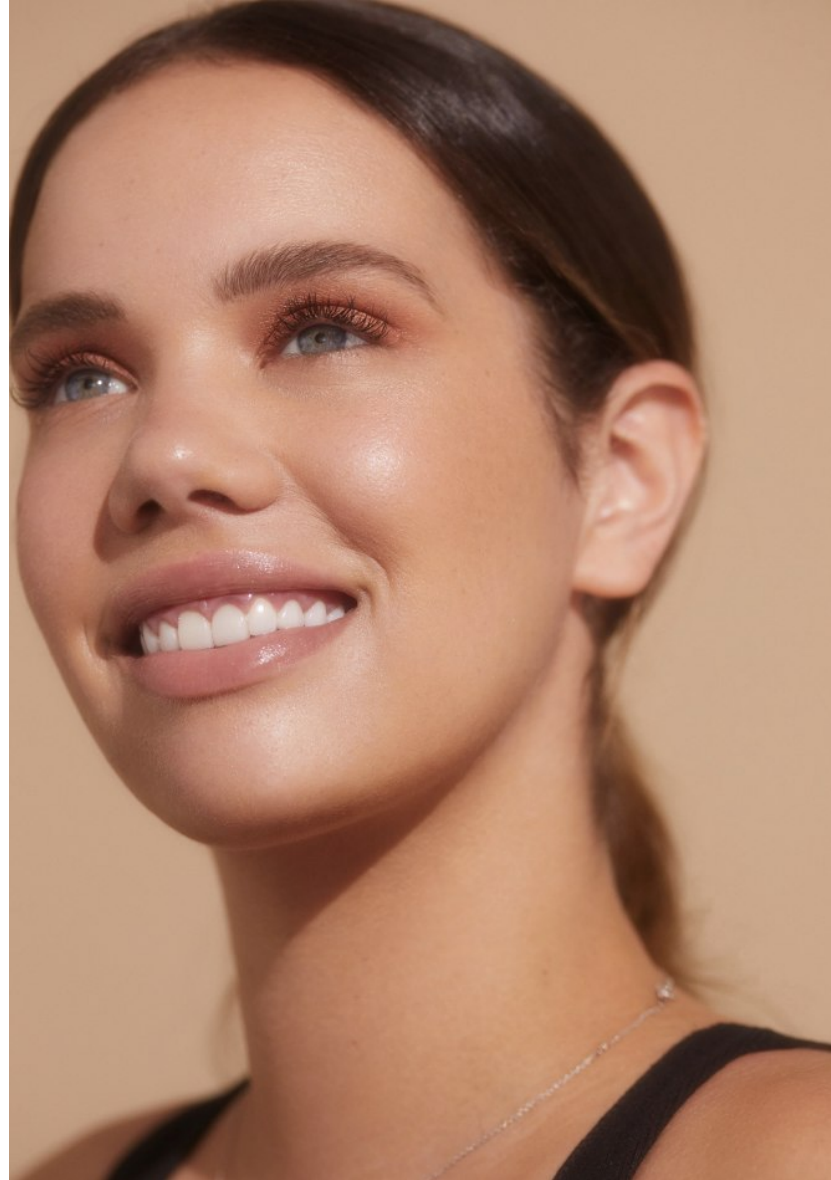

LAKAREE SMITH

PRISCILLAS

LAKAREE SMITH

Height 170cm/5'7" Dress 10-12 AUS/6-8 US/36-38 EU Shoe 40.5 EU/9.5 US/7 UK Hair Light Brown Eyes Blue