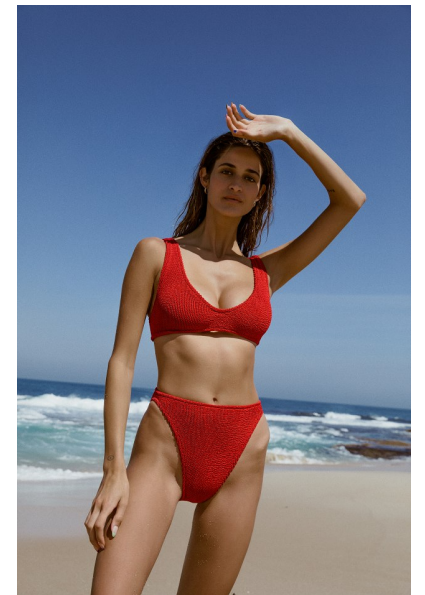

JEMIMAH DI NATALE

Height 174cm/5'8.5" Bust 84cm/33" DD Hips 84cm/33" Dress 6-8 AUS/2-4
US/32-34 EU Shoe 37 EU/6 US/4 UK Hair Brown Eyes Brown

PRISCILLAS

SUITE 305/306 | 46a MACLEAY STREET | POTTS POINT NSW 2011 |
Australia | Tel: 61 2 9332 2422 | Email: women@priscillas.com.au