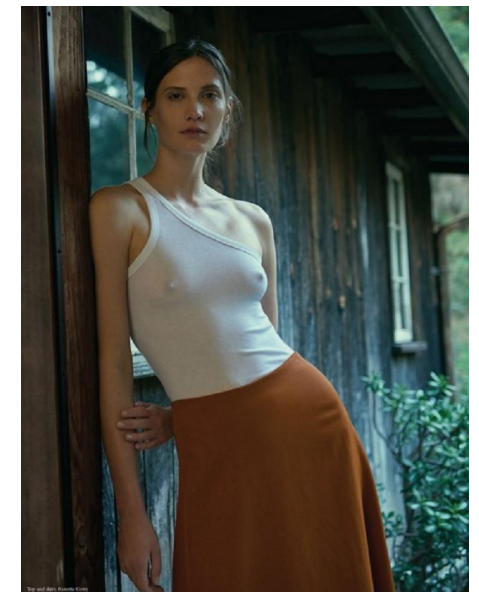

## DRAKE BURNETTE

Height 178cm/5'10" Bust 79cm/31" Waist 61cm/24" Hips 86cm/34"  
 Dress 8-10 AUS/4-6US/34-36 EU Shoe 40 EU/9 US/6.5 UK Hair Brown  
 Eyes Blue/Green