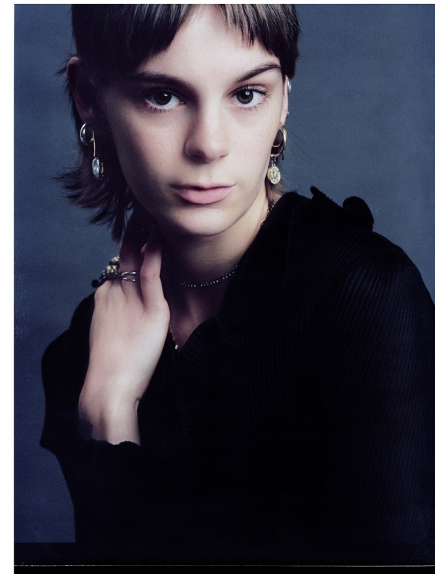

MATILDA FITZHARDINGE

Height 174cm/5'8.5" Bust 78cm/30.5" Waist 60cm/23.5" Hips 86cm/34"
Dress 6-8 AUS/2-4 US/32-34 EU Shoe 39 EU/8 US/6 UK Hair Dark Blonde
Eyes Hazel

PRISCILLAS

SUITE 305/306 | 46a MACLEAY STREET | POTTS POINT NSW 2011 |
Australia | Tel: 61 2 9332 2422 | Email: women@priscillas.com.au