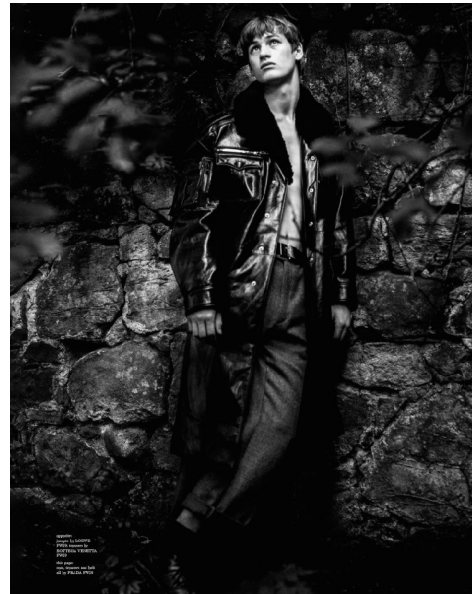

LEON ELLIOTT

Height 185cm/6'1" Chest 89cm/35" Waist 76cm/30" Shoe 45 EU/11 US/10.5  
UK Hair Light Brown Eyes Blue