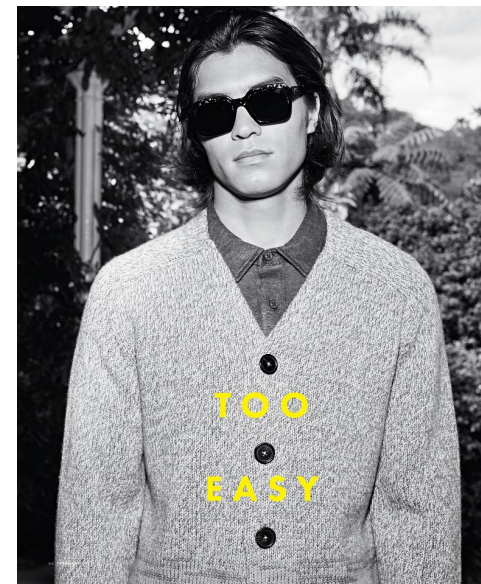

REMY FAINT

Height 185cm/6'1" Chest 94cm/37" Waist 76cm/30" Shoe 44 EU/10 US/9.5
UK Hair Brown Eyes Brown

PRISCILLAS

90 Queen Street | Woollahra | NSW 2025 | Australia | Tel: 61 2 9332 2422 |
Email: women@priscillas.com.au