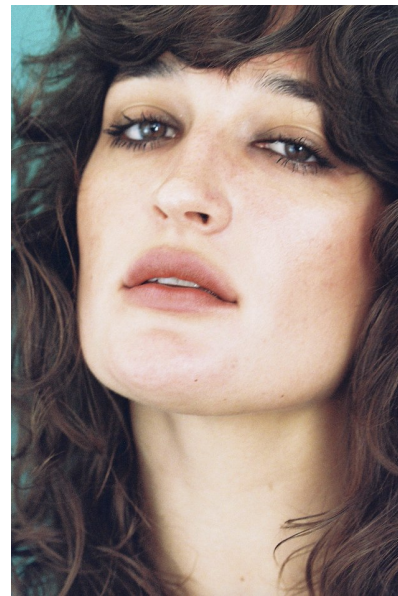

CLAUDIA SCHLYDER

Height 173cm/5'8" Bust 79cm/31" B Waist 62cm/24.5" Hips 88cm/34.5"
Dress 8 AUS/4 US/34 EU Shoe 39.5 EU/8.5 US/6 UK Hair Brown
Eyes Brown

PRISCILLAS

SUITE 305/306 | 46a MACLEAY STREET | POTTS POINT NSW 2011 |
Australia | Tel: 61 2 9332 2422 | Email: women@priscillas.com.au