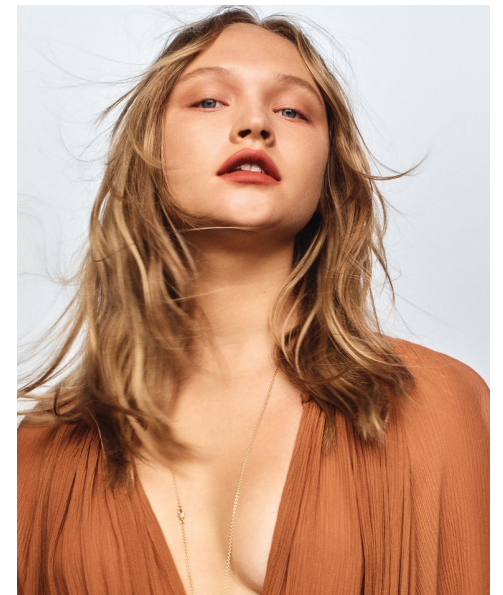

CATE BENNETT

Height 173cm/5'8" Bust 84cm/33" B Waist 66cm/26" Hips 89cm/35" Shoe 38  
EU/7 US/5 UK Hair Blonde Eyes Blue