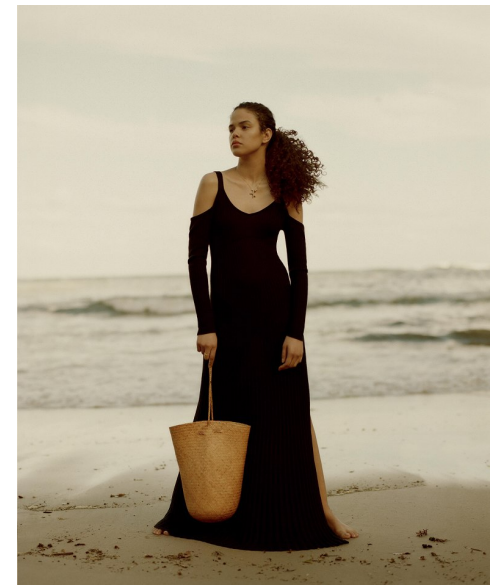

AMANDA DIAS

Height 176cm/5'9.5" Bust 81cm/32" Waist 65cm/25.5" Hips 92cm/36"  
Dress 8 AUS/4 US/34 EU Shoe 40 EU/9 US/6.5 UK Hair Brown Eyes Brown