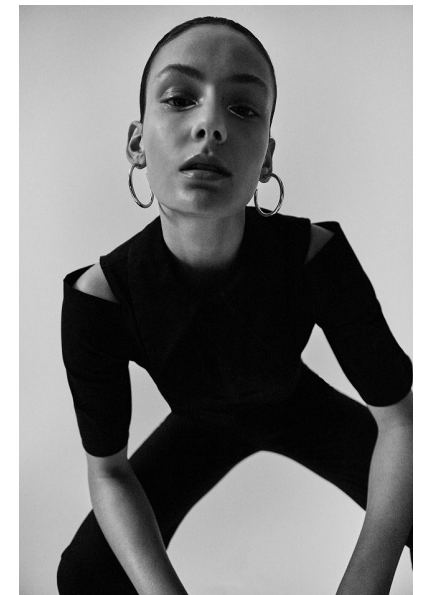

PARIS NEWMAN

Height 179cm/5'10.5" Bust 78cm/30.5" Waist 61cm/24" Hips 89cm/35"
Dress 8 AUS/4 US/34 EU Shoe 39 EU/8 US/6 UK Hair Brown Eyes Brown

PRISCILLAS

SUITE 305/306 | 46a MACLEAY STREET | POTTS POINT NSW 2011 |
Australia | Tel: 61 2 9332 2422 | Email: women@priscillas.com.au