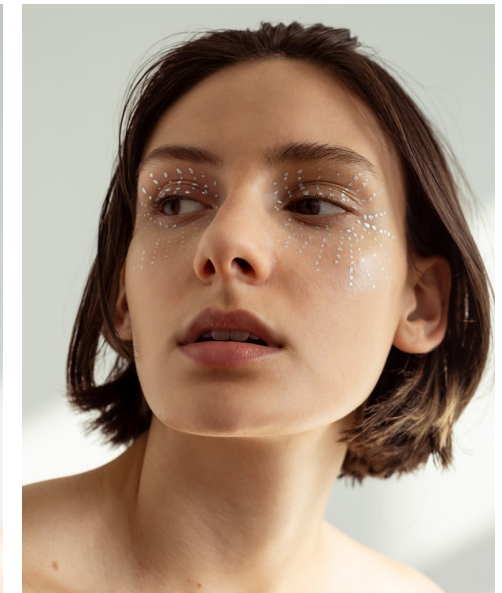

PARIS NEWMAN

Height 179cm/5'10.5" Bust 78cm/30.5" Waist 61cm/24" Hips 89cm/35"
Dress 8 AUS/4 US/34 EU Shoe 39 EU/8 US/6 UK Hair Brown Eyes Brown

PRISCILLAS

SUITE 305/306 | 46a MACLEAY STREET | POTTS POINT NSW 2011 |
Australia | Tel: 61 2 9332 2422 | Email: women@priscillas.com.au