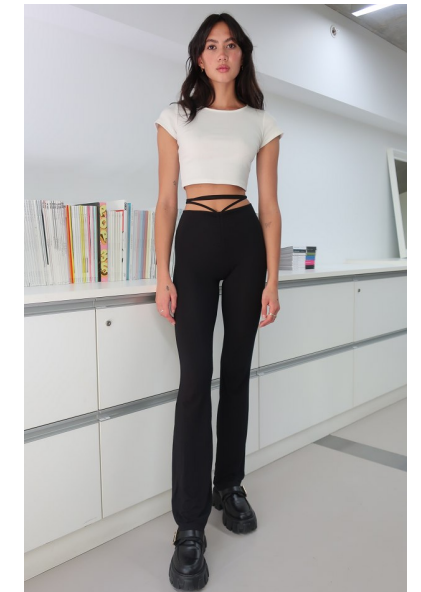

JOSE

Height 176cm/5'9.5" Bust 84cm/33" Waist 58cm/23" Hips 84cm/33"
Dress 6-8 AUS/2-4 US/32-34 EU Shoe 39 EU/8 US/6 UK Hair Dark Brown
Eyes Brown

PRISCILLAS

SUITE 305/306 | 46a MACLEAY STREET | POTTS POINT NSW 2011 |
Australia | Tel: 61 2 9332 2422 | Email: women@priscillas.com.au