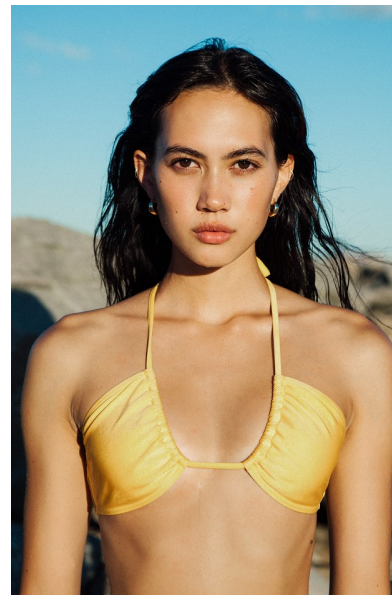

JOSE

Height 176cm/5'9.5" Bust 84cm/33" Waist 58cm/23" Hips 84cm/33"
Dress 6-8 AUS/2-4 US/32-34 EU Shoe 39 EU/8 US/6 UK Hair Dark Brown
Eyes Brown

PRISCILLAS

SUITE 305/306 | 46a MACLEAY STREET | POTTS POINT NSW 2011 |
Australia | Tel: 61 2 9332 2422 | Email: women@priscillas.com.au