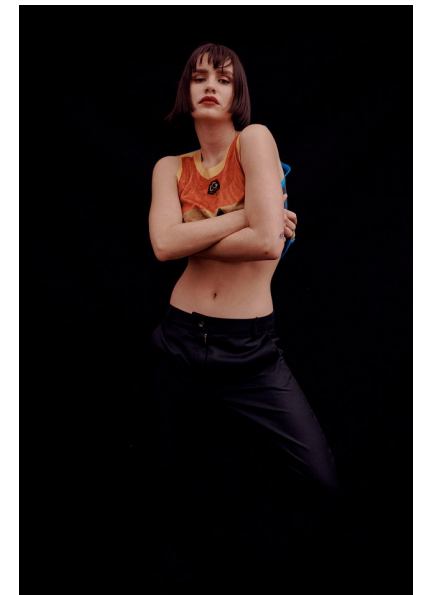

LILY GUTHRIE

Height 168cm/5'6" Bust 80cm/31.5" Waist 60cm/23.5" Hips 84cm/33"  
Dress 6 AUS/2 US/32 EU Shoe 38 EU/7 US/5 UK Hair Brown Eyes Brown