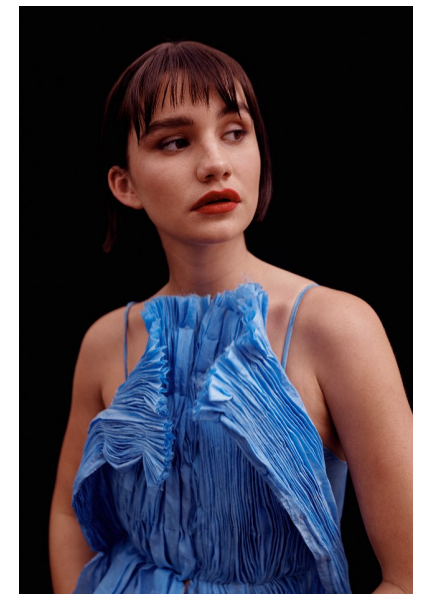

LILY GUTHRIE

Height 168cm/5'6" Bust 80cm/31.5" Waist 60cm/23.5" Hips 84cm/33"  
Dress 6 AUS/2 US/32 EU Shoe 38 EU/7 US/5 UK Hair Brown Eyes Brown