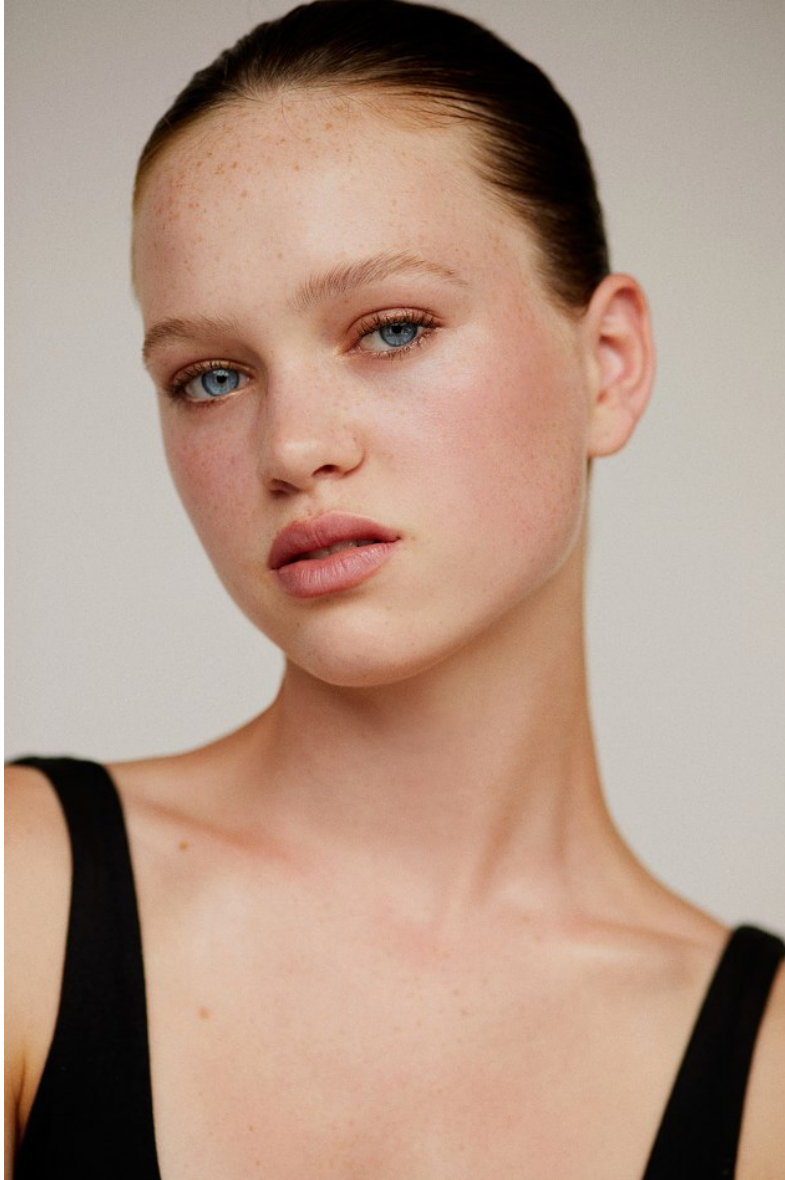

PRISCILLAS

MIECHA HOLLAND

Height 171cm/5'7.5" Bust 83cm/32.5" Waist 63cm/25" Hips 88cm/34.5" Dress 6 AUS/2 US/32 EU Shoe 37.5 EU/6.5 US/4.5 UK Hair Brown Eyes Blue

PRISCILLAS

MIECHA HOLLAND

Height 171cm/5'7.5" Bust 83cm/32.5" Waist 63cm/25" Hips 88cm/34.5" Dress 6 AUS/2 US/32 EU Shoe 37.5 EU/6.5 US/4.5 UK Hair Brown Eyes Blue