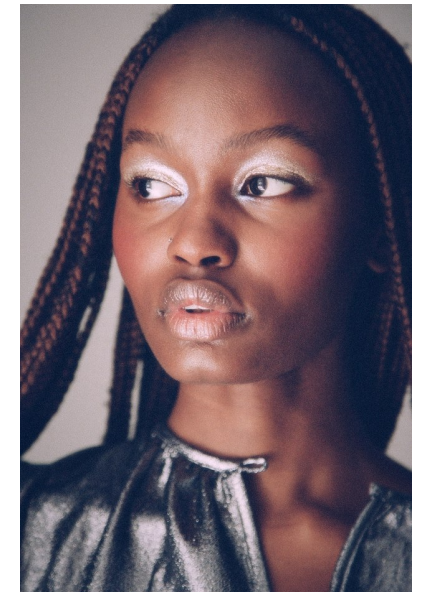

MEL WANJIKU

Height 170cm/5'7" Bust 79cm/31" Waist 61cm/24" Hips 89cm/35" Shoe 37
EU/6 US/4 UK Hair Brown Eyes Brown

PRISCILLAS

SUITE 305/306 | 46a MACLEAY STREET | POTTS POINT NSW 2011 |
Australia | Tel: 61 2 9332 2422 | Email: women@priscillas.com.au