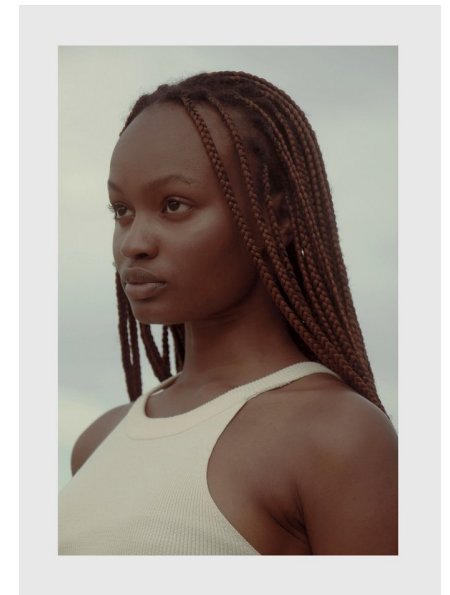

MEL WANJIKU

Height 170cm/5'7" Bust 79cm/31" Waist 61cm/24" Hips 89cm/35" Shoe 37
EU/6 US/4 UK Hair Brown Eyes Brown

PRISCILLAS

SUITE 305/306 | 46a MACLEAY STREET | POTTS POINT NSW 2011 |
Australia | Tel: 61 2 9332 2422 | Email: women@priscillas.com.au