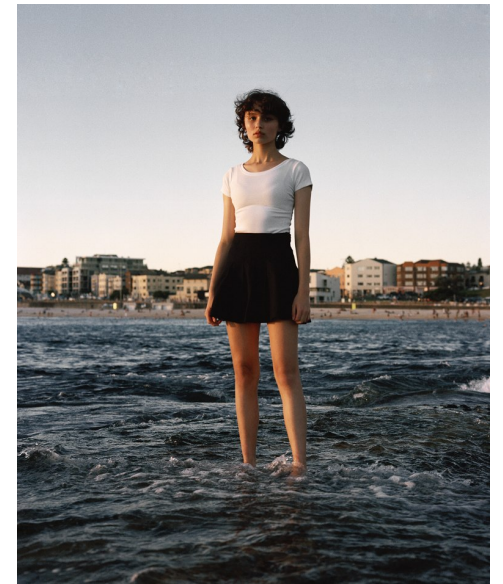

COCO

Height 168cm/5'6" Bust 76cm/30" Waist 67cm/26.5" Hips 88cm/34.5"
Dress 8 AUS/4 US/34 EU Shoe 38.5 EU/7.5 US/5.5 UK Hair Brown
Eyes Brown

PRISCILLAS

SUITE 305/306 | 46a MACLEAY STREET | POTTS POINT NSW 2011 |
Australia | Tel: 61 2 9332 2422 | Email: women@priscillas.com.au