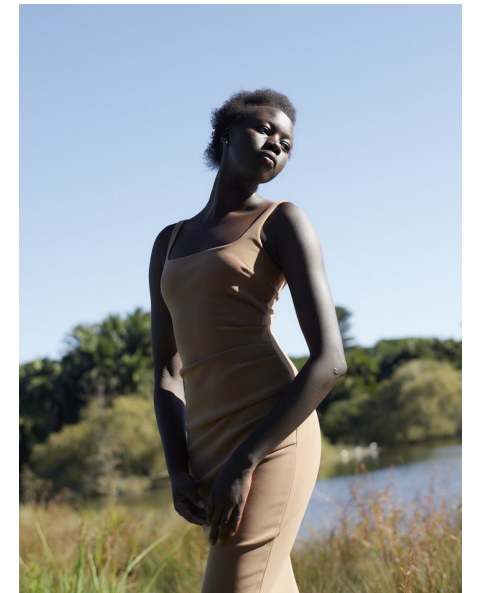

GOT MALUAL

Height 183cm/6'0" Bust 85cm/33.5" Waist 66cm/26" Hips 95cm/37.5"
Dress 8-10 AUS/4-6US/34-36 EU Shoe 41 EU/10 US/7 UK Hair Dark Brown
Eyes Brown

PRISCILLAS

SUITE 305/306 | 46a MACLEAY STREET | POTTS POINT NSW 2011 |
Australia | Tel: 61 2 9332 2422 | Email: women@priscillas.com.au