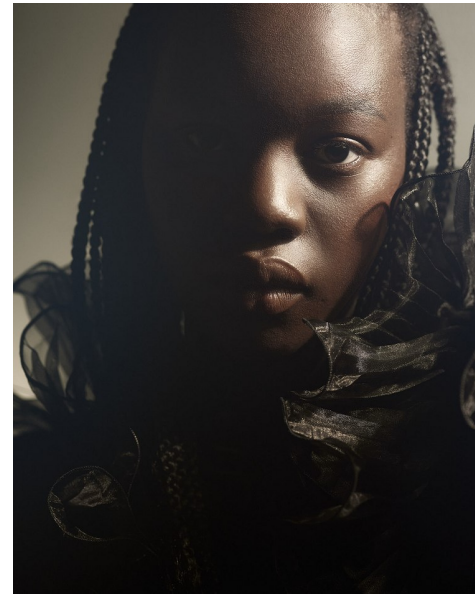

GOT MALUAL

Height 183cm/6'0" Bust 85cm/33.5" Waist 66cm/26" Hips 95cm/37.5"
Dress 8-10 AUS/4-6US/34-36 EU Shoe 41 EU/10 US/7 UK Hair Dark Brown
Eyes Brown

PRISCILLAS

SUITE 305/306 | 46a MACLEAY STREET | POTTS POINT NSW 2011 |
Australia | Tel: 61 2 9332 2422 | Email: women@priscillas.com.au