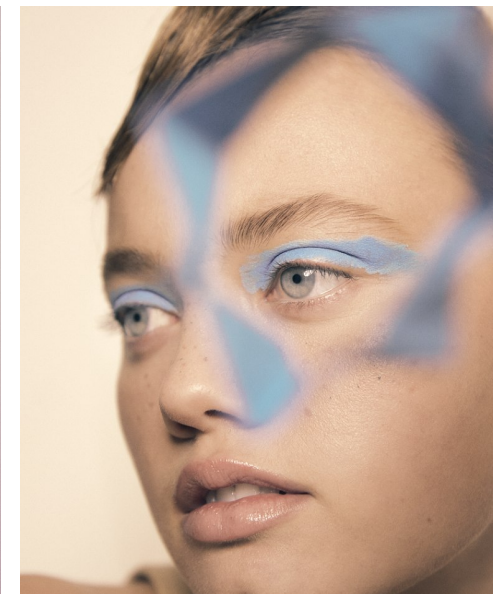

BELLA AUDET

Height 176cm/5'9.5" Bust 79cm/31" Waist 63cm/25" Hips 96cm/38" Dress 8
AUS/4 US/34 EU Shoe 41 EU/10 US/7 UK Hair Brown Eyes Blue

PRISCILLAS

SUITE 305/306 | 46a MACLEAY STREET | POTTS POINT NSW 2011 |
Australia | Tel: 61 2 9332 2422 | Email: women@priscillas.com.au