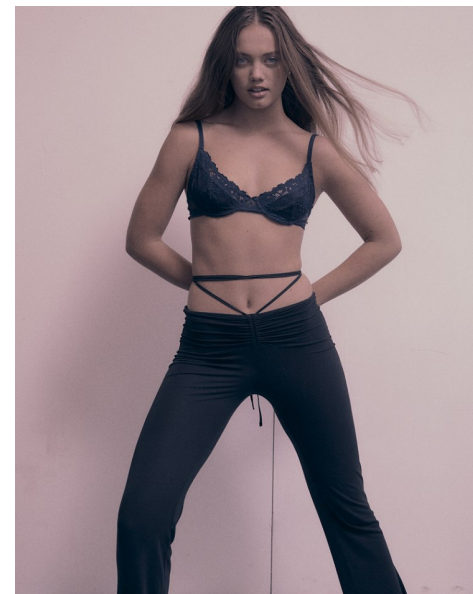

BELLA AUDET

Height 176cm/5'9.5" Bust 79cm/31" Waist 63cm/25" Hips 96cm/38" Dress 8
AUS/4 US/34 EU Shoe 41 EU/10 US/7 UK Hair Brown Eyes Blue

PRISCILLAS

SUITE 305/306 | 46a MACLEAY STREET | POTTS POINT NSW 2011 |
Australia | Tel: 61 2 9332 2422 | Email: women@priscillas.com.au