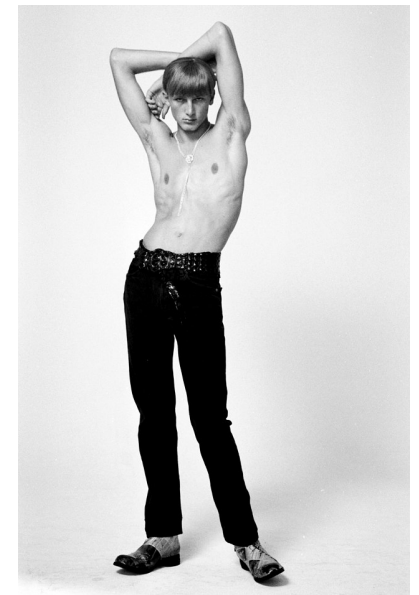

NAT GREGORY

Height 188cm/6'2" Chest 91cm/36" Waist 76cm/30" Shoe 44 EU/10 US/9.5
UK Hair Blonde Eyes Blue

PRISCILLAS

SUITE 305/306 | 46a MACLEAY STREET | POTTS POINT NSW 2011 |
Australia | Tel: 61 2 9332 2422 | Email: women@priscillas.com.au