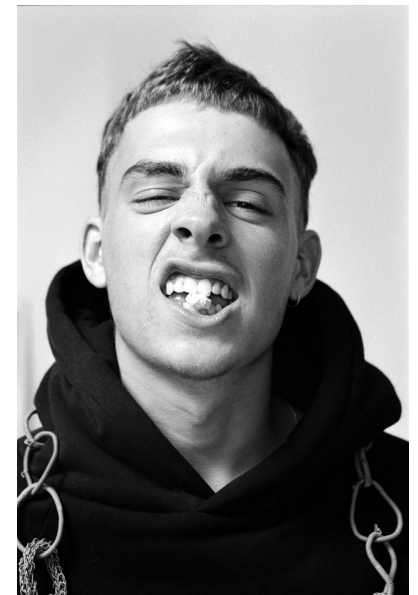

OTIS PAVLOVIC

Height 178cm/5'10" Waist 74cm/29" Shoe 42.5 EU/9 US/8.5 UK Hair Brown
Eyes Hazel

PRISCILLAS

SUITE 305/306 | 46a MACLEAY STREET | POTTS POINT NSW 2011 | Australia
| Tel: 61 2 9332 2422 | Email: women@priscillas.com.au