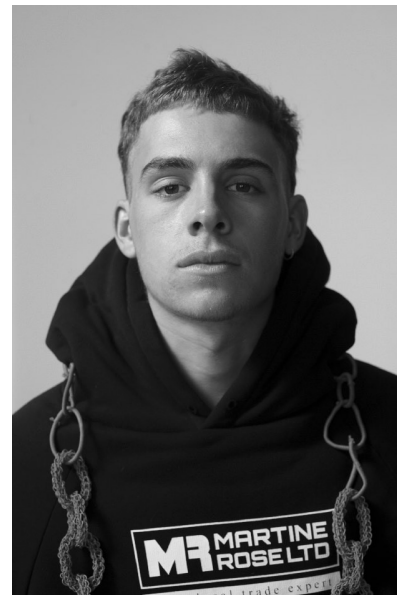

OTIS PAVLOVIC

Height 178cm/5'10" Waist 74cm/29" Shoe 42.5 EU/9 US/8.5 UK Hair Brown
Eyes Hazel

PRISCILLAS

SUITE 305/306 | 46a MACLEAY STREET | POTTS POINT NSW 2011 | Australia
| Tel: 61 2 9332 2422 | Email: women@priscillas.com.au